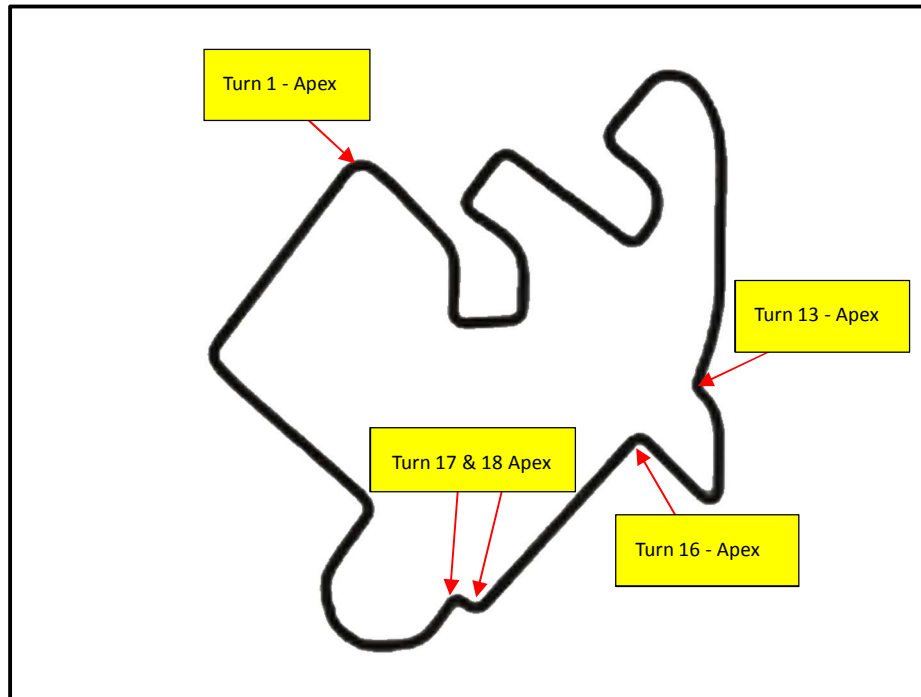

Track Limit – Round 6

Circuit de Sainte-Croix - A

The race stewards will be closely monitoring the track limit of the following corners (but not limited to),

- Turn 1 - Apex
- Turn 13 - Apex
- Turn 16 - Apex
- Turn 17 & 18 – Apex

Track Limit Guide video:
https://youtu.be/ObOPLf_Rdig

TITLE SPONSOR

OFFICIAL PARTNERS